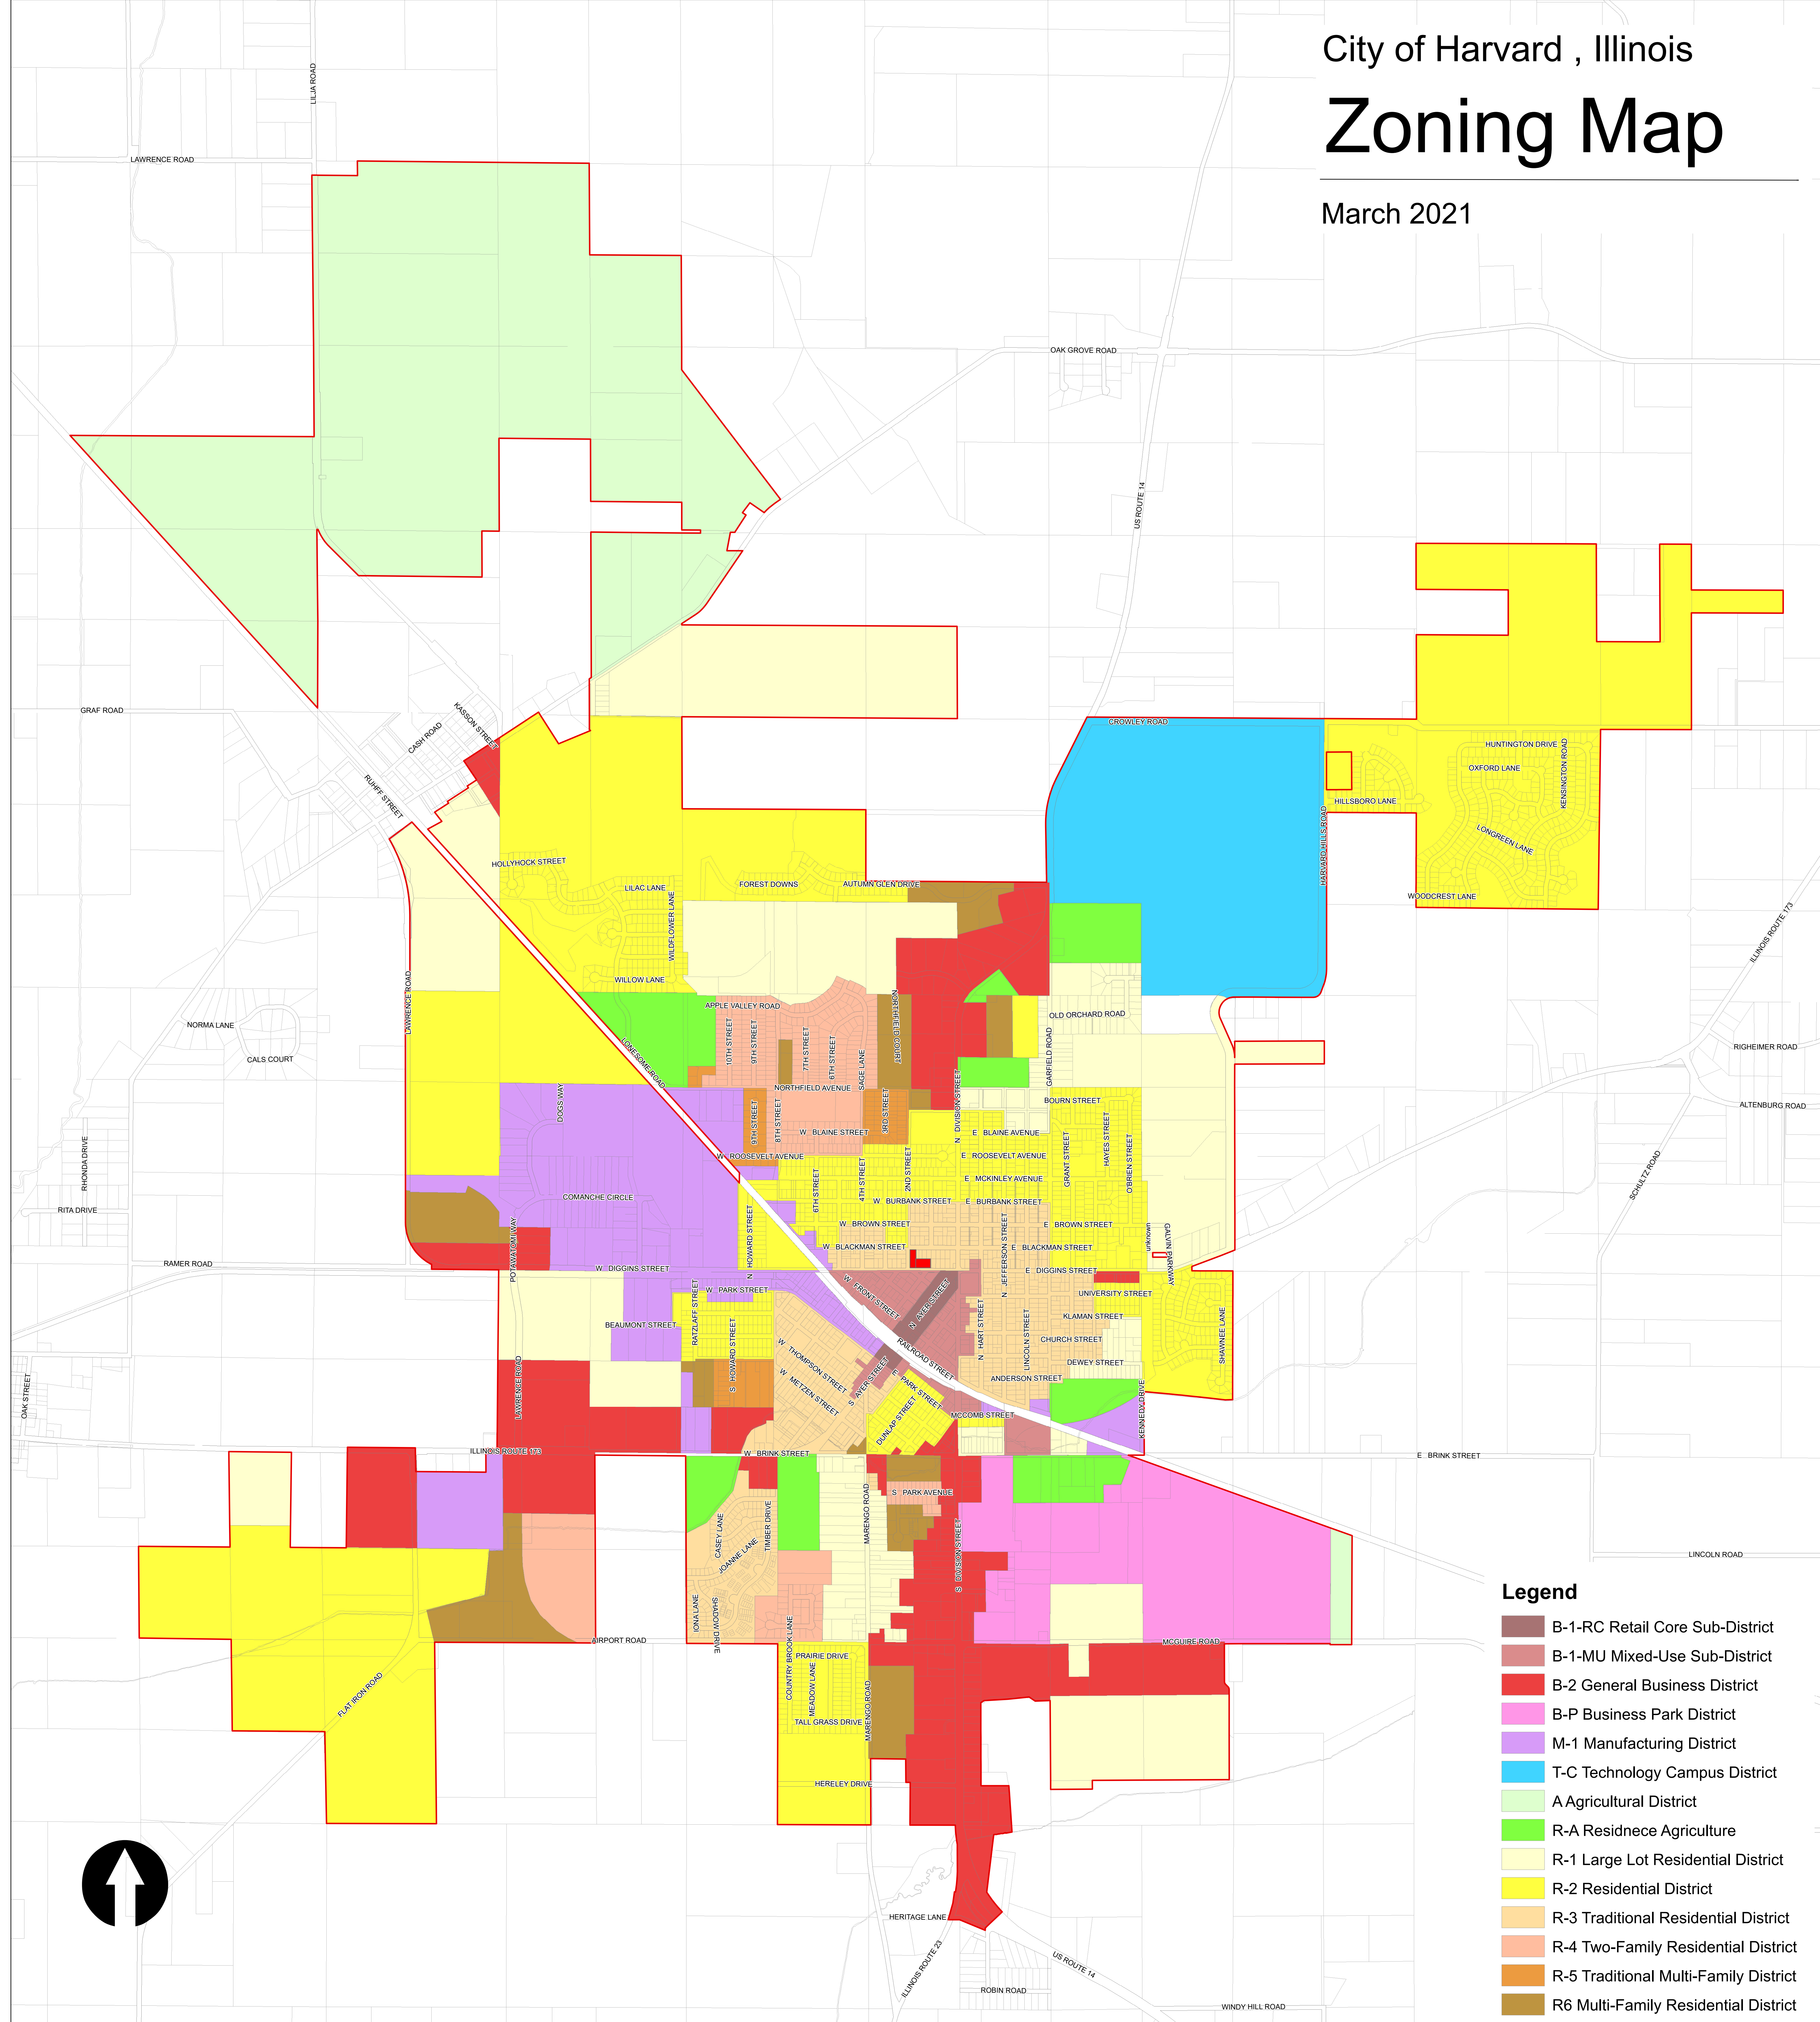

City of Harvard, Illinois Zoning Map

March 2021

Legend

- B-1-RC Retail Core Sub-District
- B-1-MU Mixed-Use Sub-District
- B-2 General Business District
- B-P Business Park District
- M-1 Manufacturing District
- T-C Technology Campus District
- A Agricultural District
- R-A Residenece Agriculture
- R-1 Large Lot Residential District
- R-2 Residential District
- R-3 Traditional Residential District
- R-4 Two-Family Residential District
- R-5 Traditional Multi-Family District
- R6 Multi-Family Residential District